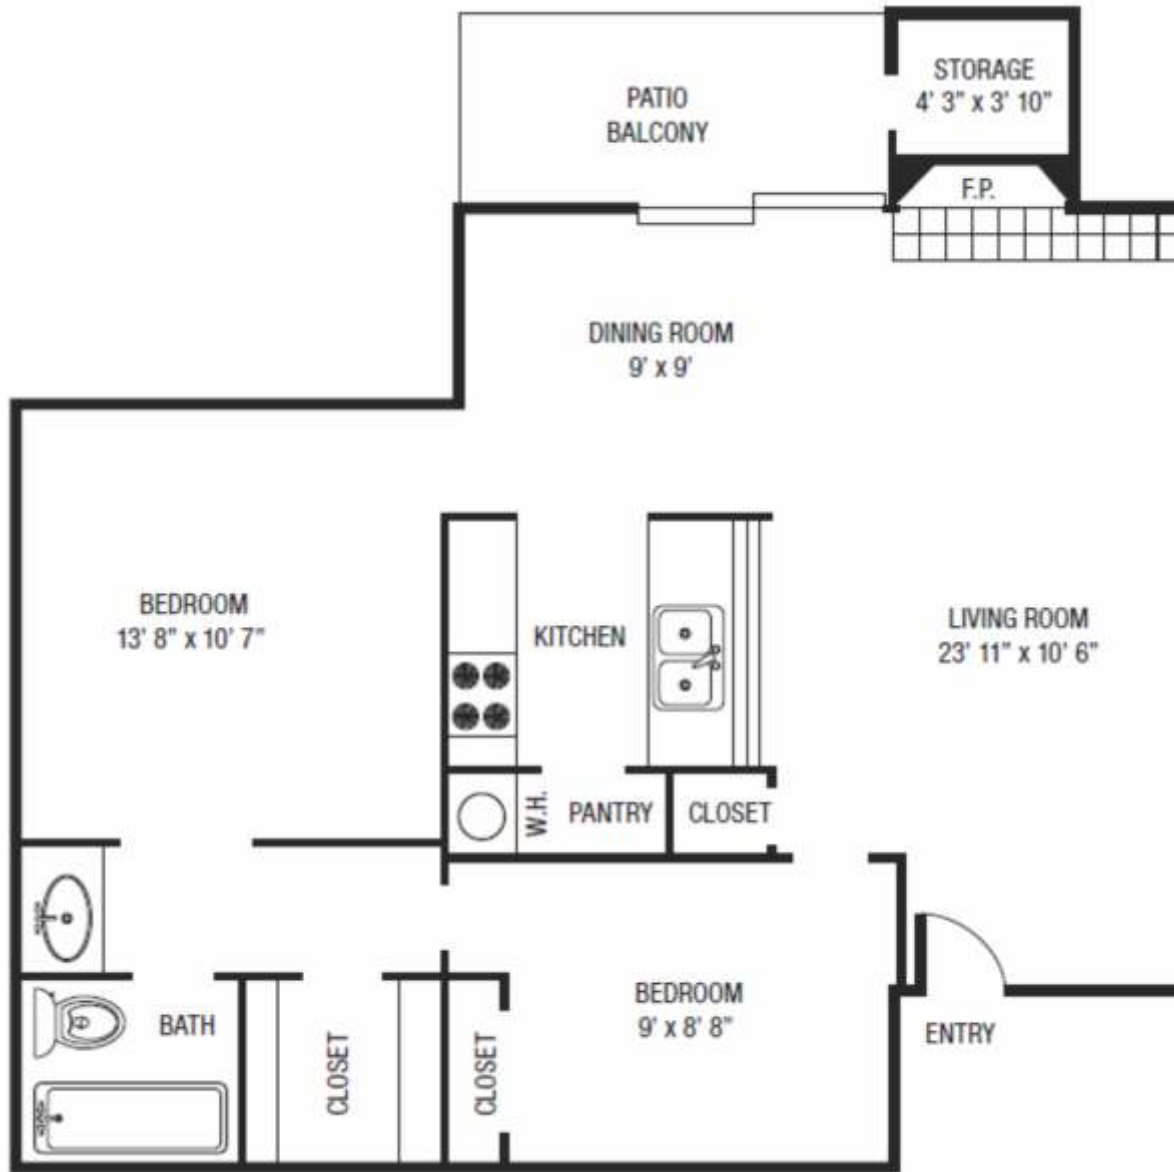

PET FRIENDLY

Autumn Breeze B1

Two Bedroom, One Bath
850 Square Feet*

*All square footage is approximate only